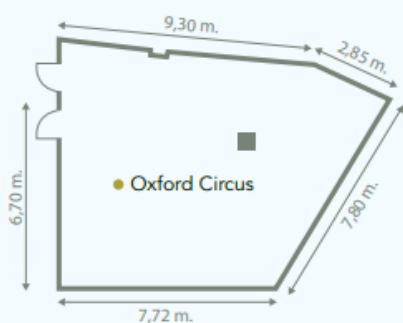

## OXFORD CIRCUS

80M<sup>2</sup> / 861 SQ\_FT

LEVEL - 1

HALF DAY: £475

FULL DAY: £600

## Choose the layout that best suits your meeting!

Room	Floor area	Height	Cocktail	Theatre	School	Boardroom	Banquette	Cabaret	U Shape	O Shape
Oxford Circus	80 m <sup>2</sup>	3 m	60	60	41	21	30	24	23	25
Marble Arch	53 m <sup>2</sup>	3 m	25	36	24	22	-	-	21	23